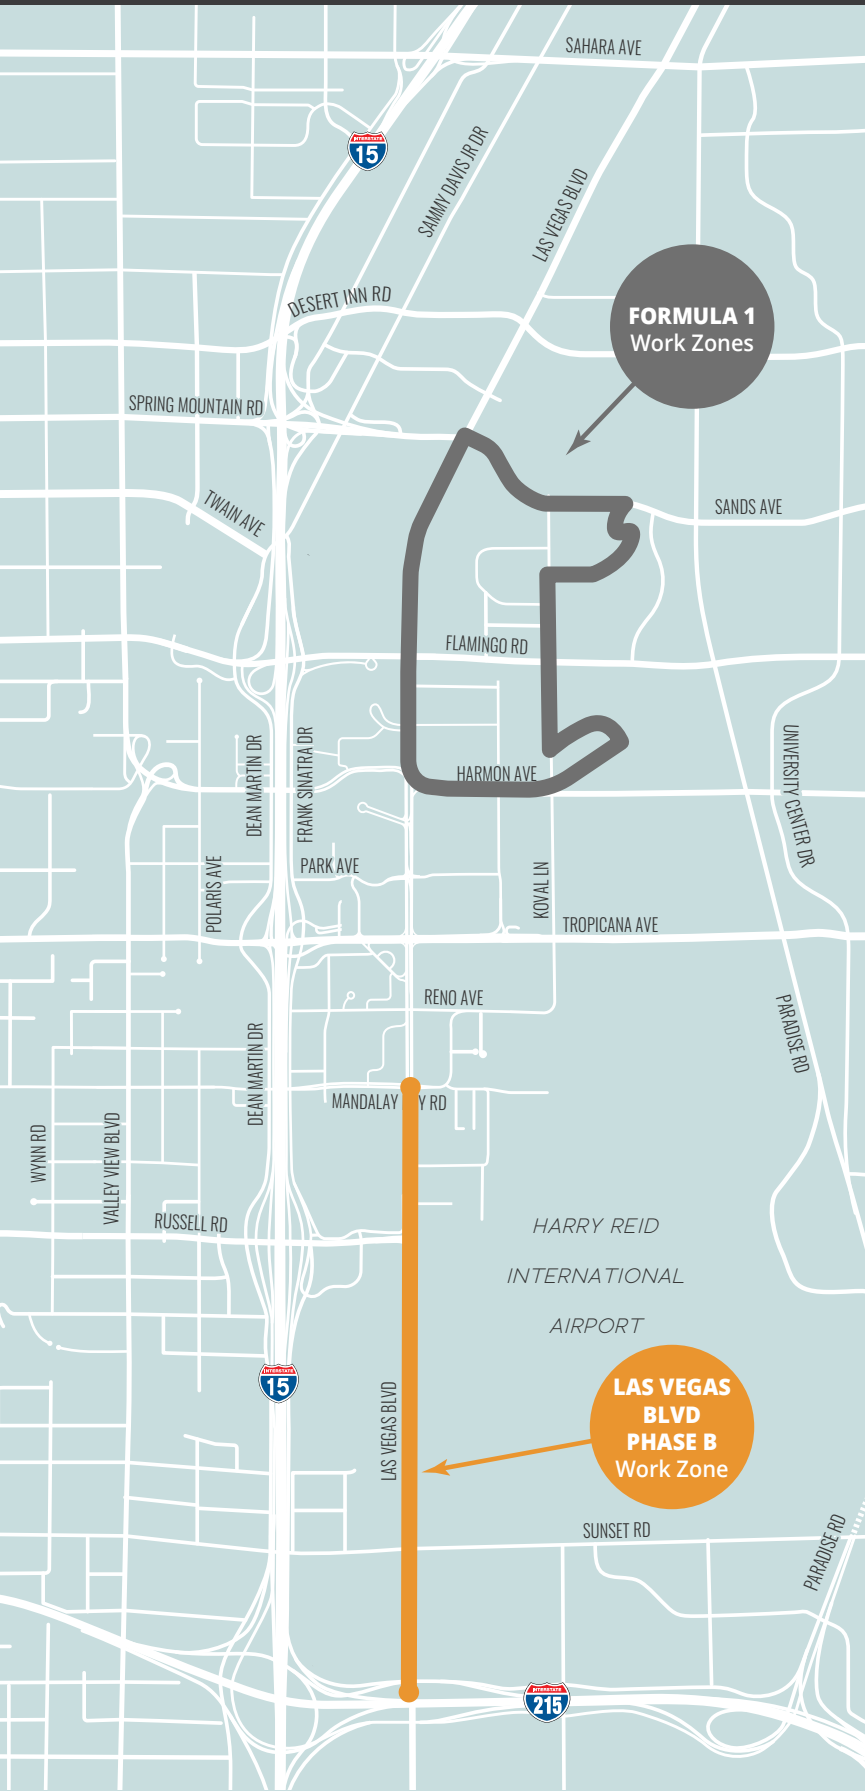

## UPCOMING LANE RESTRICTIONS

### Resort Corridor Area - November 17-November 24, 2023

#### Mon 11/20, 6am-6pm, LAS VEGAS BLVD:

- I-215 to Town Square: NB 1 lane open
- Sunset Rd east of LVB: WB 1 lane open

#### Tues 11/21, 6am-6pm, LAS VEGAS BLVD:

- I-215 to Town Square: NB 1 lane open
- Sunset Rd east of LVB: WB 1 lane open