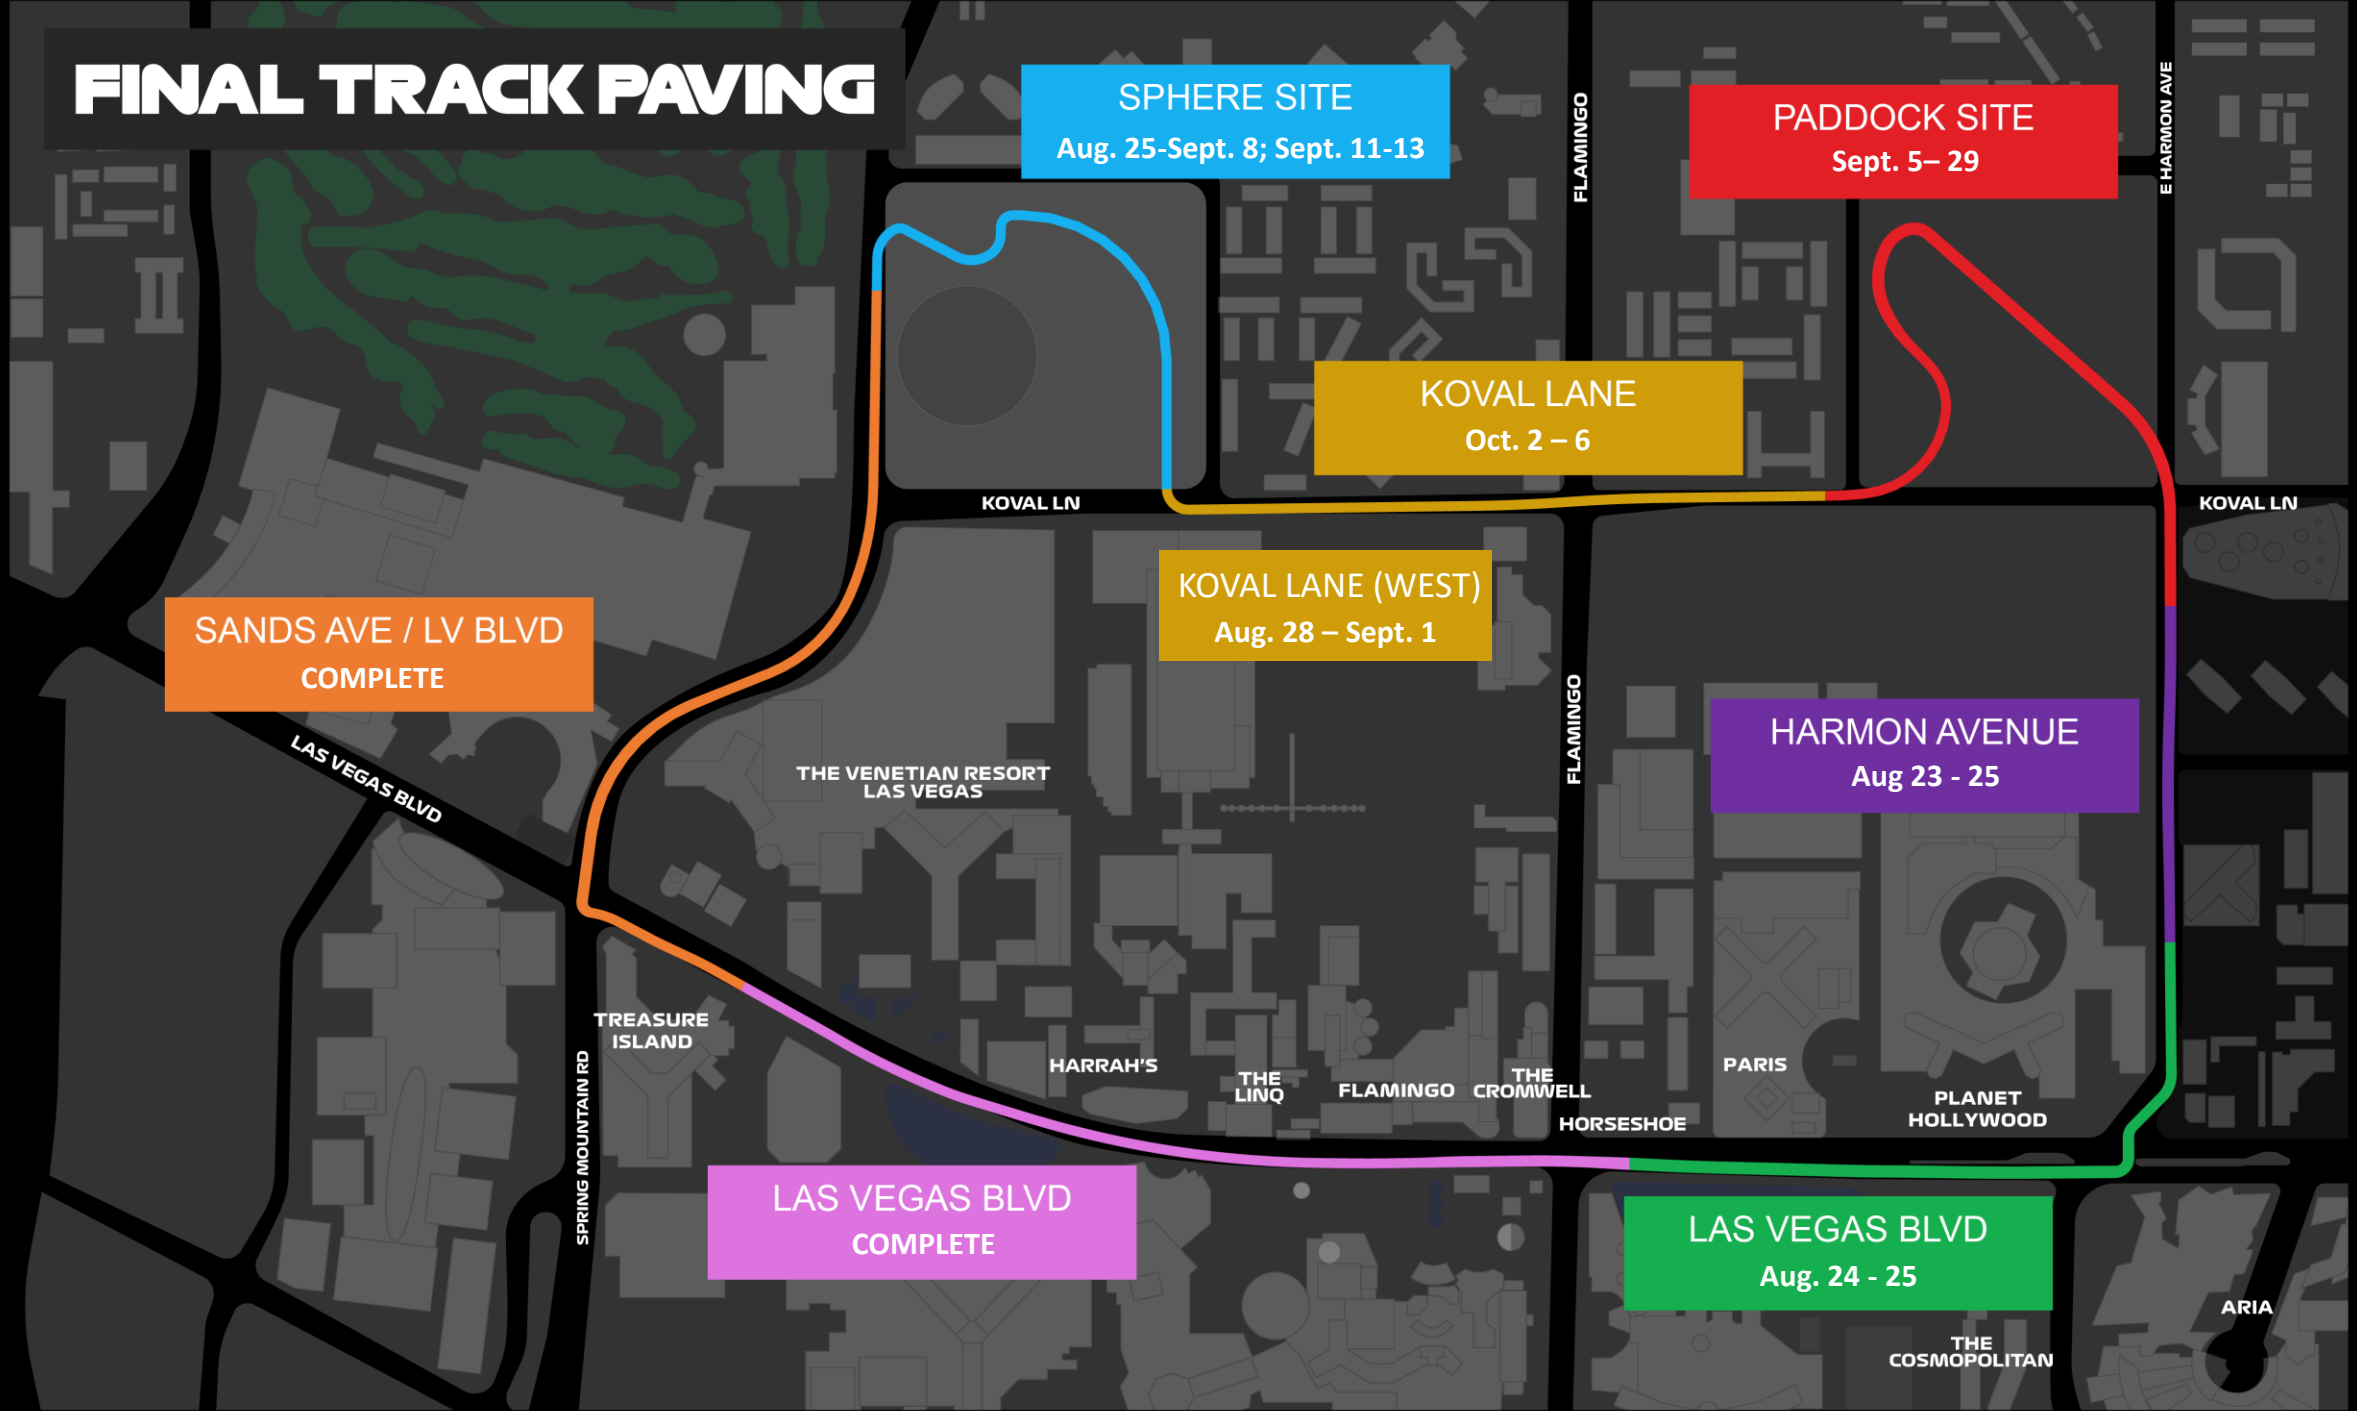

FINAL TRACK PAVING

SPHERE SITE
Aug. 25-Sept. 8; Sept. 11-13

PADDOCK SITE
Sept. 5- 29

KOVAL LANE
Oct. 2 - 6

KOVAL LANE (WEST)
Aug. 28 - Sept. 1

SANDS AVE / LV BLVD
COMPLETE

HARMON AVENUE
Aug 23 - 25

LAS VEGAS BLVD
COMPLETE

LAS VEGAS BLVD
Aug. 24 - 25

LAS VEGAS BLVD

SPRING MOUNTAIN RD

TREASURE ISLAND

THE VENETIAN RESORT LAS VEGAS

HARRAH'S

THE LINQ

FLAMINGO

THE CROMWELL

HORSESHOE

PARIS

PLANET HOLLYWOOD

THE COSMOPOLITAN

ARIA

FLAMINGO

E HARMON AVE

KOVAL LN

KOVAL LN

FLAMINGO